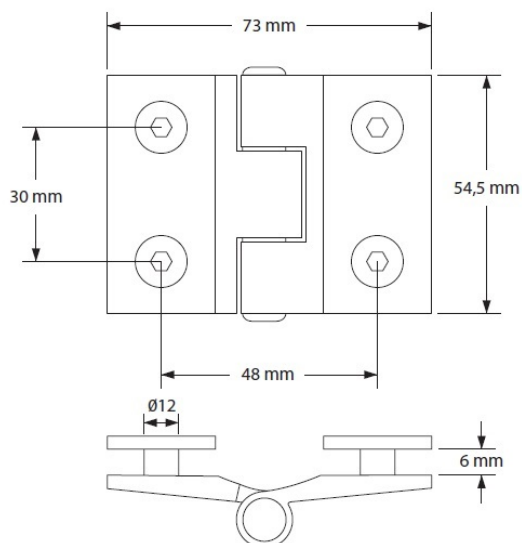

PRODUCT SHEET

Description:

Glass Door Hinge "Sofia", Glass/Glass, 180DG, 6mm Glass Thickness, Drilling Required $\varnothing 14$ mm, Rectangular Shape, Brass, Material

Item number:

15.23.050-0

Units	Box	Carton	HS Code	Barcode
Pcs.	1	20	8302100090	
				5704866059343