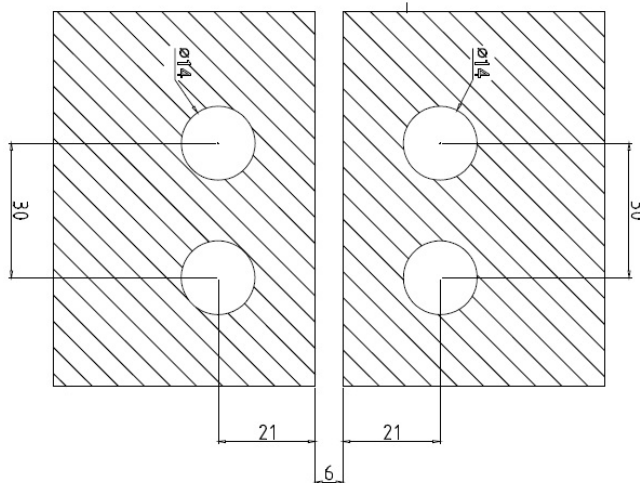

PRODUCT SHEET

Description:

Glass Door Hinge "Sofia", Glass/Glass, 180DG, 6mm Glass Thickness, Drilling Required $\varnothing 14$ mm, Rectangular Shape, Brass, Material

Item number:

15.23.050-0

Units	Box	Carton	HS Code	Barcode
Pcs.	1	20	8302100090	
				5704866059343